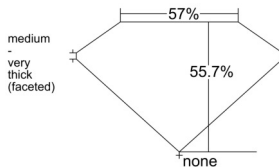

GIA®

FACSIMILE

GIA REPORT 1538659898

Verify this report at GIA.edu

GIA NATURAL DIAMOND DOSSIER®

October 07, 2025
GIA Report Number 1538659898
Shape and Cutting Style ..... Heart Brilliant
Measurements ..... 5.95 x 6.81 x 3.79 mm

GRADING RESULTS

Carat Weight ..... 0.88 carat
Color Grade ..... F
Clarity Grade VVS1

ADDITIONAL GRADING INFORMATION

Polish ..... Excellent
Symmetry ..... Very Good
Fluorescence ..... None
Clarity Characteristics ..... Pinpoint
Inscription(s): GIA 1538659898

PROPORTIONS

Profile not to actual proportions

GRADING SCALES

GIA COLOR SCALE		GIA CLARITY SCALE			
COLORLESS	D	VERY VERY SLIGHTLY INCLUDED	FLAWLESS		
	E		INTERNALLY FLAWLESS		
	F	VERY SLIGHTLY INCLUDED	VVS₁		
	G		VVS₂		
	H		VS₁		
	NEAR COLORLESS	I	SLIGHTLY INCLUDED	VS₂	
		J		SI₁	
		FAINT	K	INCLUDED	SI₂
			L		I₁
			M		I₂
VERT LIGHT	N	LIGHT	I₃		
	O				
	P				
	Q				
	R